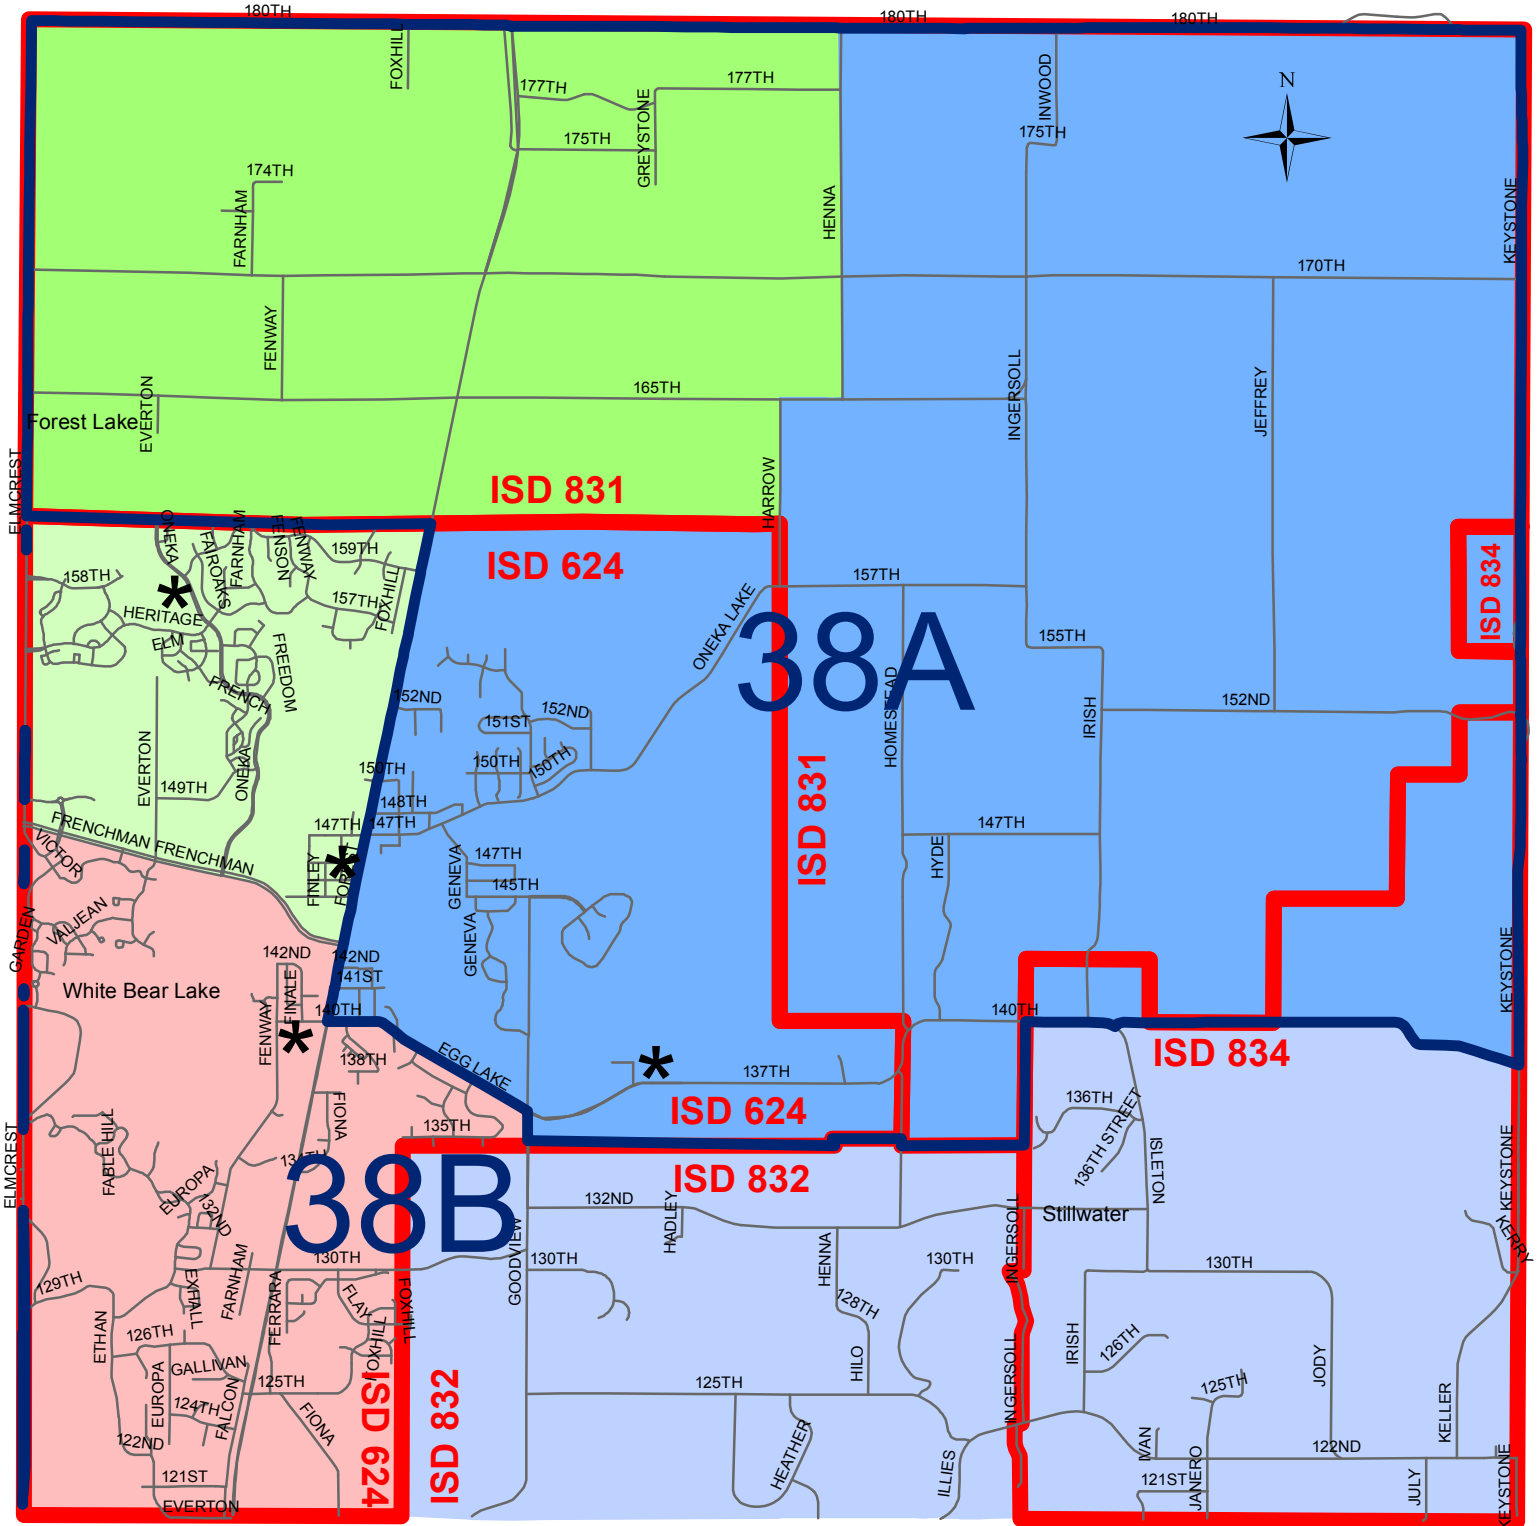

City of Hugo Election Map

Ward 1 - Precinct 1

Polling Location:
Hugo Fire Hall
5323 140th Street North

Ward 2 - Precinct 2A

Ward 2 - Precinct 2B
Polling Location:
Oneka Elementary School
4888 Heritage Parkway North

Ward 3 - Precinct 3A

Polling Location:
Hugo City Hall Oneka Room
14669 Fitzgerald Avenue North

Ward 3 - Precinct 3B

Polling Location:
Rice Lake Centre (Public Works)
6900 137th Street North

Legislative Districts

School Districts

Polling Location

Adopted April 2, 2012
Revised March 7, 2016