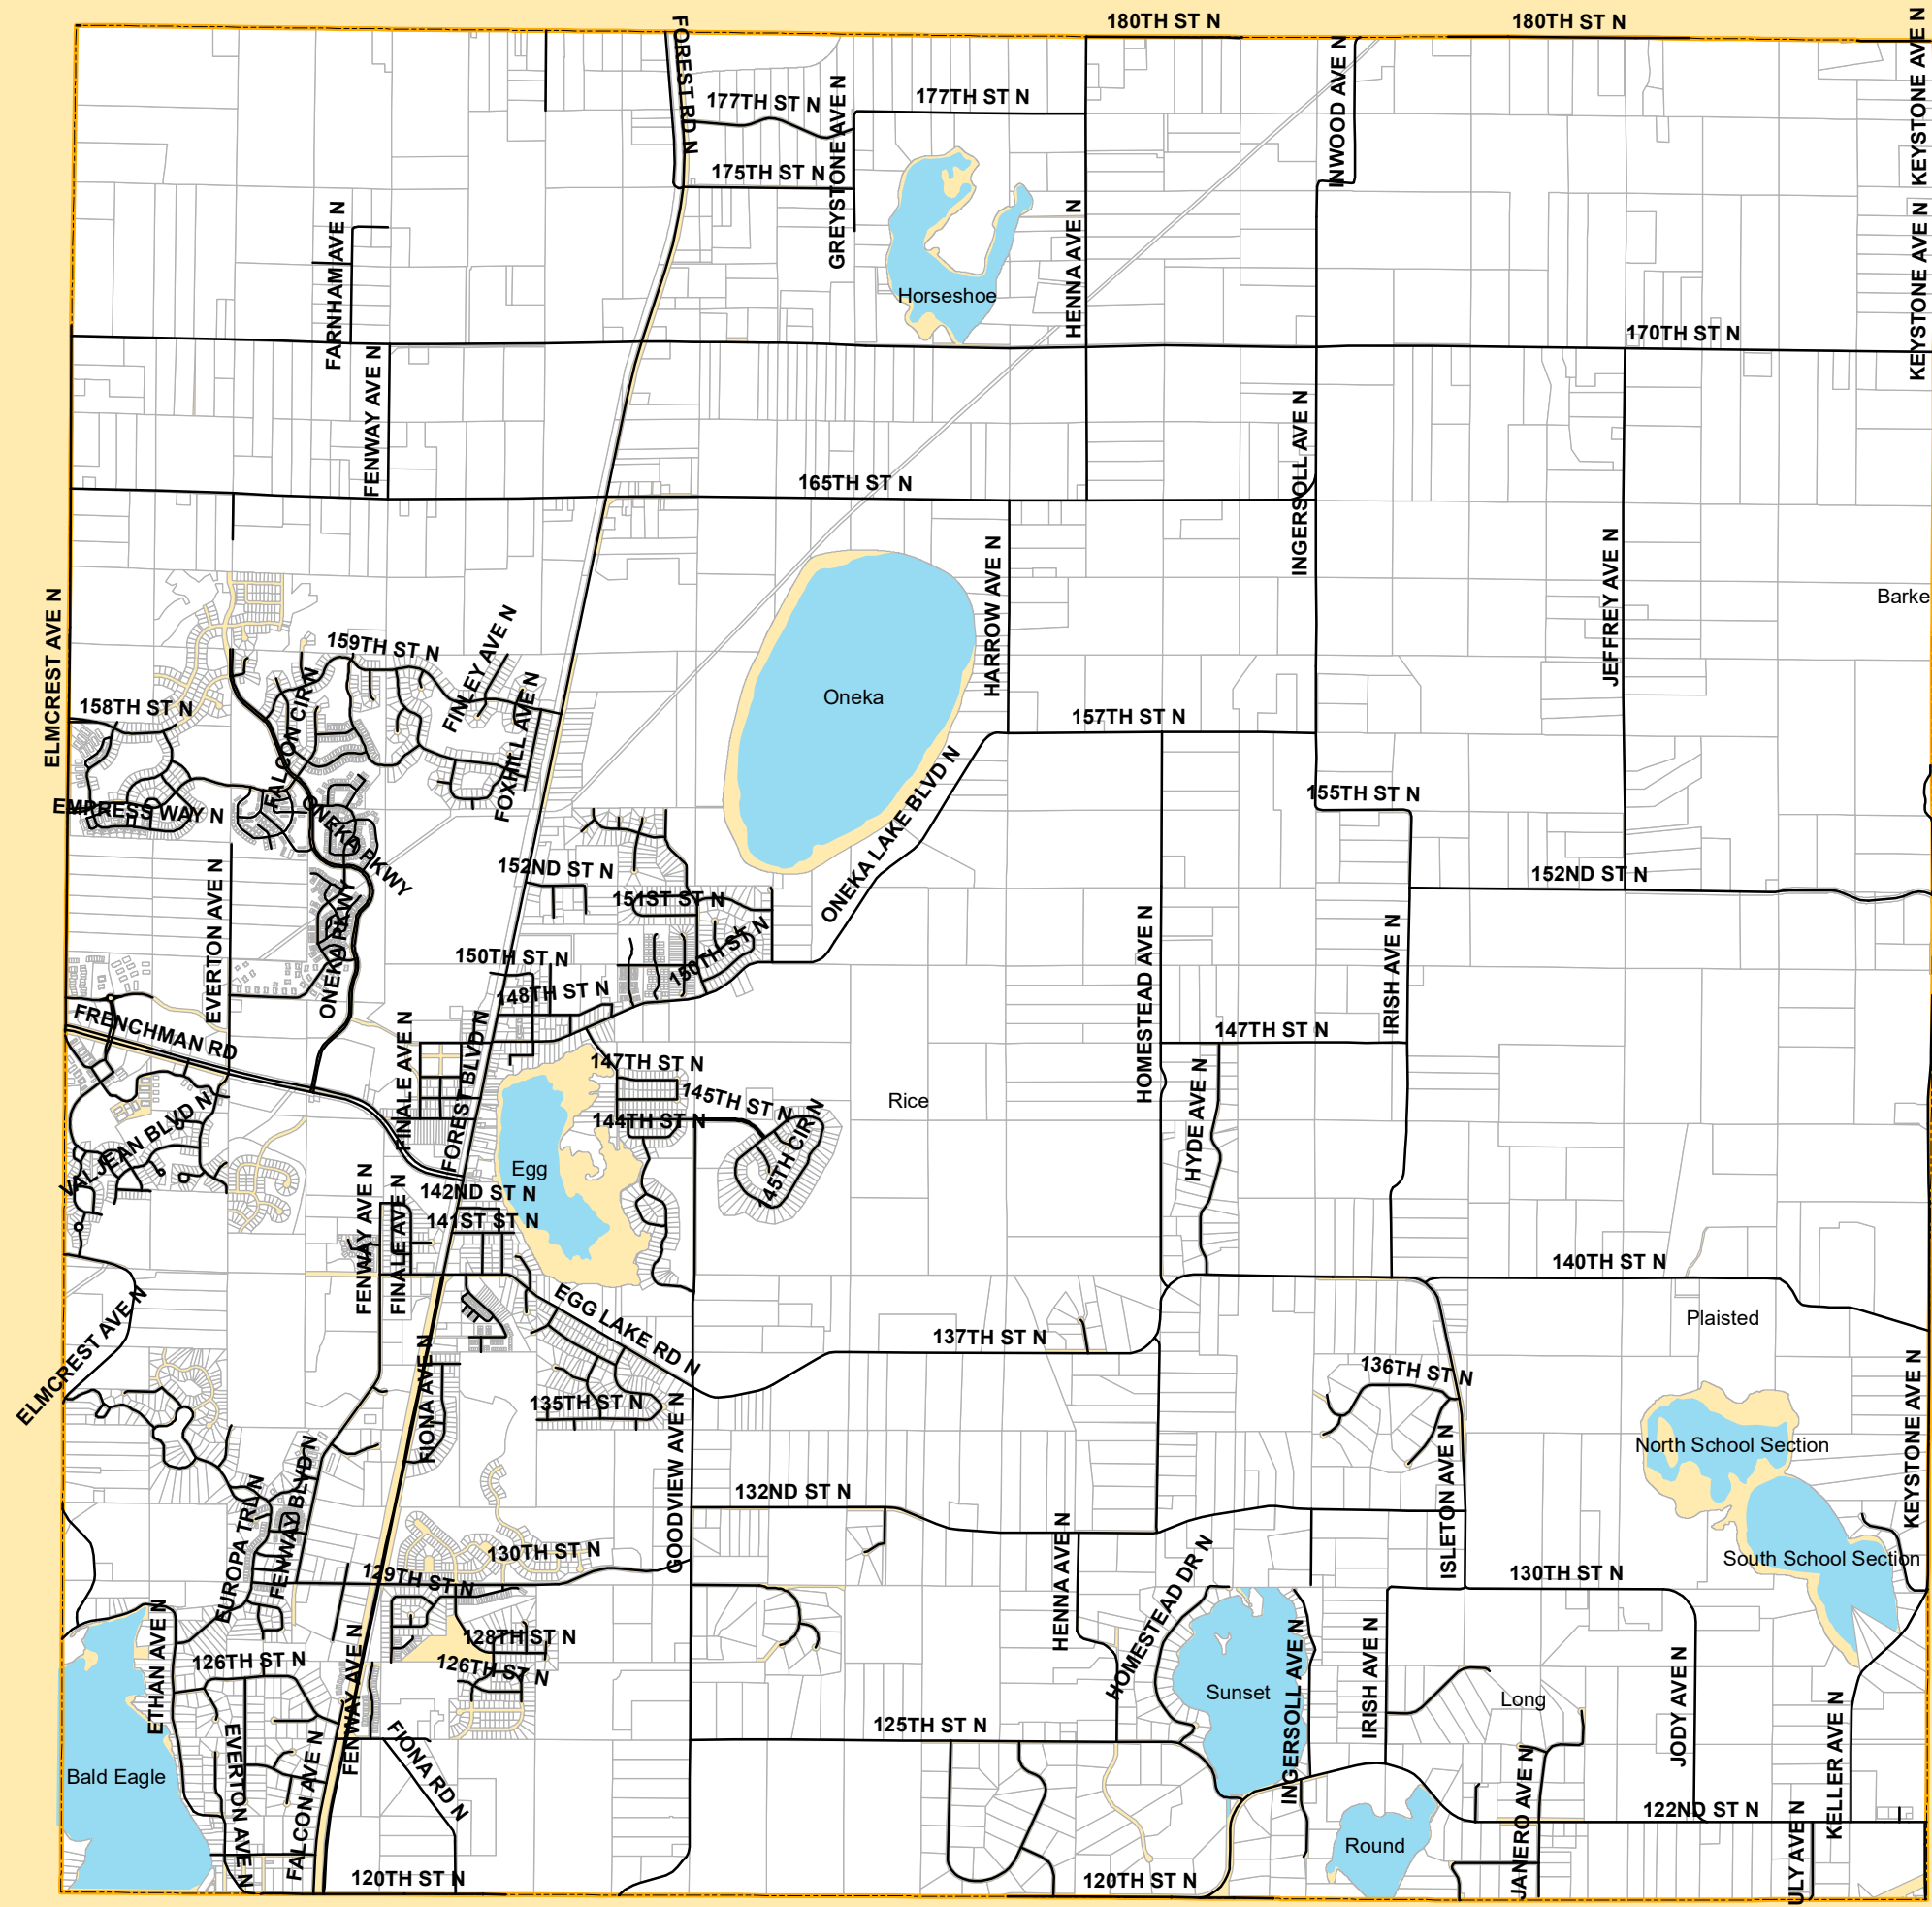

Document Path: S:\Mapdata\Femim\Projects\website\update.mxd

Hugo City Map
Map Created June 2020

	Hugo Roads
	Lakes
	Hugo Border
	Parcel Boundary